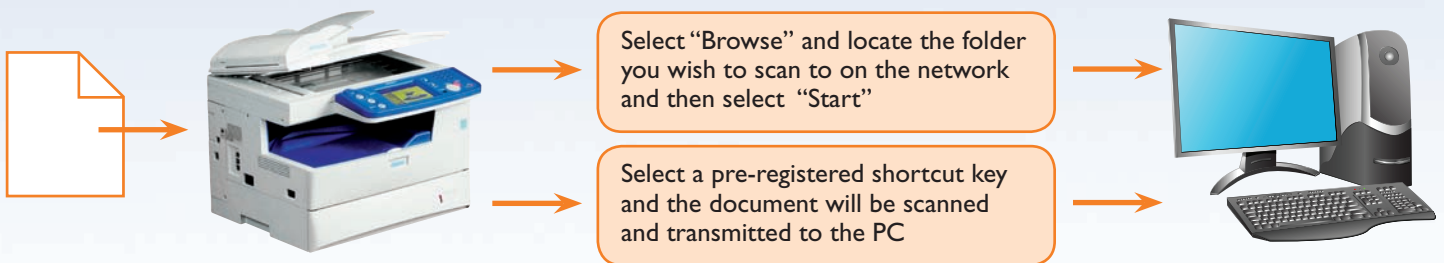

Need to turn this... **into this?**

With **DirectScan** from Muratec converting paper documents into digital files is simple, convenient and fast.

DirectScan enables:

- Color and monochrome documents to be scanned directly into PC folders without having to install any additional hardware or software connectors
- Simple one-touch scanning using shortcuts keys
- Conversion into TIFF, PDF or JPEG file format
- Is available on the Muratec F-525, F-565, MFX-1450, MFX-2050, MFX-2350 and MFX-2850

Additional Benefits:

- Name the file prior to scanning using the intuitive QWERTY keypad to make indexing and retrieval painless
- Seamlessly import scanned documents into a document management system
- The F-525, F-565, MFX-1450 and MFX-2050 feature a small footprint that enables users the ability to scan documents to their PC from a device located in their workgroup, as opposed to having to go to a centralized scanner